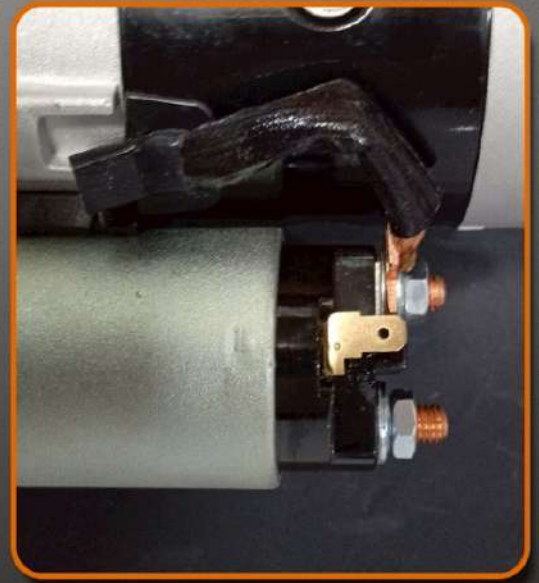

mitsubishi

STRADA 2.5 4D56 , Triton '05-'14

12V 2.2KW 10T CW MIT เพื่อต่า

hansa
parts
Quality Product

211-059 STARTER ไตร่สตาร์ท

ห้างหุ้นส่วนจำกัด สหเสริมวัฒนา
601 ถ.บำรุงเมือง แขวงคลองมอหนาค อ.ป้อมปราบศัตรูพ่าย กทม.10100
☎ : 02-223-7257-8

ห้างหุ้นส่วนจำกัด เสริมวัฒนา
535 ถ.มหาจักร แขวงจักรวรรดิ เขตสัมพันธวงศ์ กทม. 10100
☎ : 02-222-8741